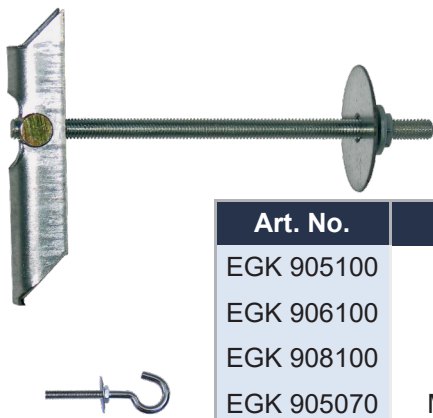

Fixing Materials

KISTENMACHER brand Wall Plugs

strong fastening solution in plasterboards, gypsum fibre boards, chipboards and other cavity walls. easy installation, no special tools required. also works effectively in cavities with insulation.

Colour BLUE: for one layer plasterboards
Thickness of board: 9-18 mm, TX 25

Colour RED: for two layer plasterboards
Thickness of board: 18-30 mm, TX 25

when the screw is tightened, the plug forms a strong knot on the back of board (in the cavity)

Art. No.	description	size (mm)	PU
410132/EGK	wall plug red, pan head	5 x 65	4
410133/EGK	wall plug blue, pan head	5 x 55	4
410632/EGK	wall plug red, countersunk	5 x 75	4
410633/EGK	wall plug blue, countersunk	5 x 65	4

Gravity Toogles with threaded bars for fixing lightweight in ceiling

each set in a bag including nut + washer

Art. No.	size
EGK 905100	M5 x 100
EGK 906100	M6 x 100
EGK 908100	M8 x 100
EGK 905070	M5 x 70 w. hook