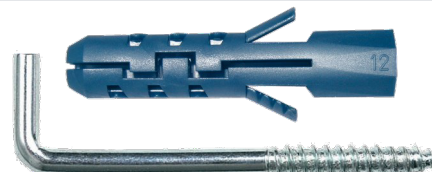

Spring Toogles with threaded bars for fixing lightweight in ceiling

each set in a bag including nut + washer

Art. No.	size
EGK 903085	M3 x 85
EGK 904090	M4 x 90
EGK 903070	M3 x 70 w. hook
EGK 904070	M4 x 70 w. hook

Drywall Screws for plasterboard, with bugle head

PH2 - phosphated

Art. No.	size (mm)	
EGK 335025	3,5 x 25	20 pcs per bag
EGK 335038	3,5 x 38	20 pcs per bag
EGK 335050	3,5 x 51	20 pcs per bag

Anchors for hollow bricks and plasterboard panel walls

Art. No.	size (mm)	material	PU
EGK 961101	14 x 32	nylon	10 pcs per bag
EGK 961100	14 x 32	metal	10 pcs per bag

Nylon Plug with 90° angle hook type screw

Art. No.	size (mm)	PU
282630/EGK	6 x 30 mm	4 pcs per bag
282840/EGK	8 x 40 mm	4 pcs per bag