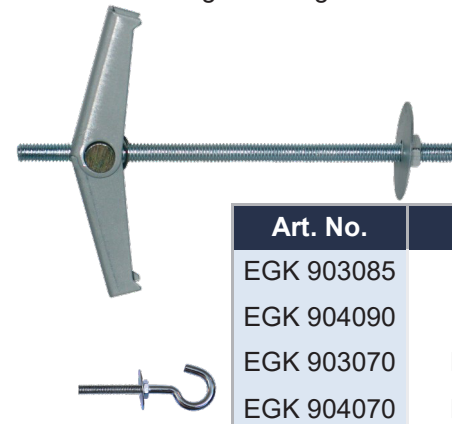

Art. No.	description	size (mm)	PU
410132/EGK	wall plug red, pan head	5 x 65	4
410133/EGK	wall plug blue, pan head	5 x 55	4
410632/EGK	wall plug red, countersunk	5 x 75	4
410633/EGK	wall plug blue, countersunk	5 x 65	4

Gravity Toogles with threaded bars for fixing lightweight in ceiling

each set in a bag including nut + washer

Art. No.	size
EGK 905100	M5 x 100
EGK 906100	M6 x 100
EGK 908100	M8 x 100
EGK 905070	M5 x 70 w. hook

Spring Toogles with threaded bars for fixing lightweight in ceiling

each set in a bag including nut + washer

Art. No.	size
EGK 903085	M3 x 85
EGK 904090	M4 x 90
EGK 903070	M3 x 70 w. hook
EGK 904070	M4 x 70 w. hook