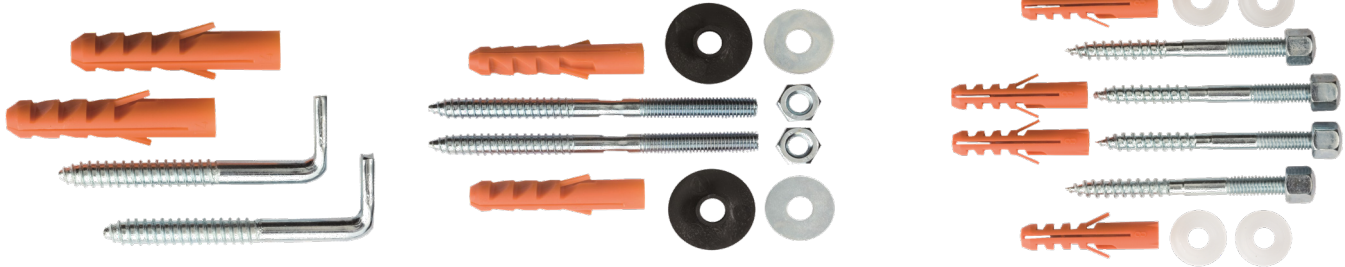

Steel Collars

screw with threaded steel, with
wall plug, blister packing

4 + 4 + 4 pcs / pack

Art. No.	pipes for mm	type
3191	14	CTV14.S
3192	16	CTV16.S
3193	18	CTV18.S
3194	20	CTV20.S
3195	22	CTV22.S
3196	24	CTV24.S

3 + 3 + 3 pcs / pack

Art. No.	pipes for mm	type
3197	26	CTV26.S
3198	28	CTV28.S

Fixing Materials

Fixing Sets

in poly bag packing

for Water Boilers

Art. No.	size (mm)
5771 00 1095 1	10 x 95

for Wash Basin

Art. No.	size (mm)
5772 10 0140 1	10 x 140

for WC and Bidet

Art. No.	size (mm)
5773 04 6070 1	6 x 70
5773 04 6090 1	6 x 90

Mirror Clamps Sets

4-piece, with 2 upper parts and 2 lower parts and 4 screws

steel nickel-plated, in poly bag packing